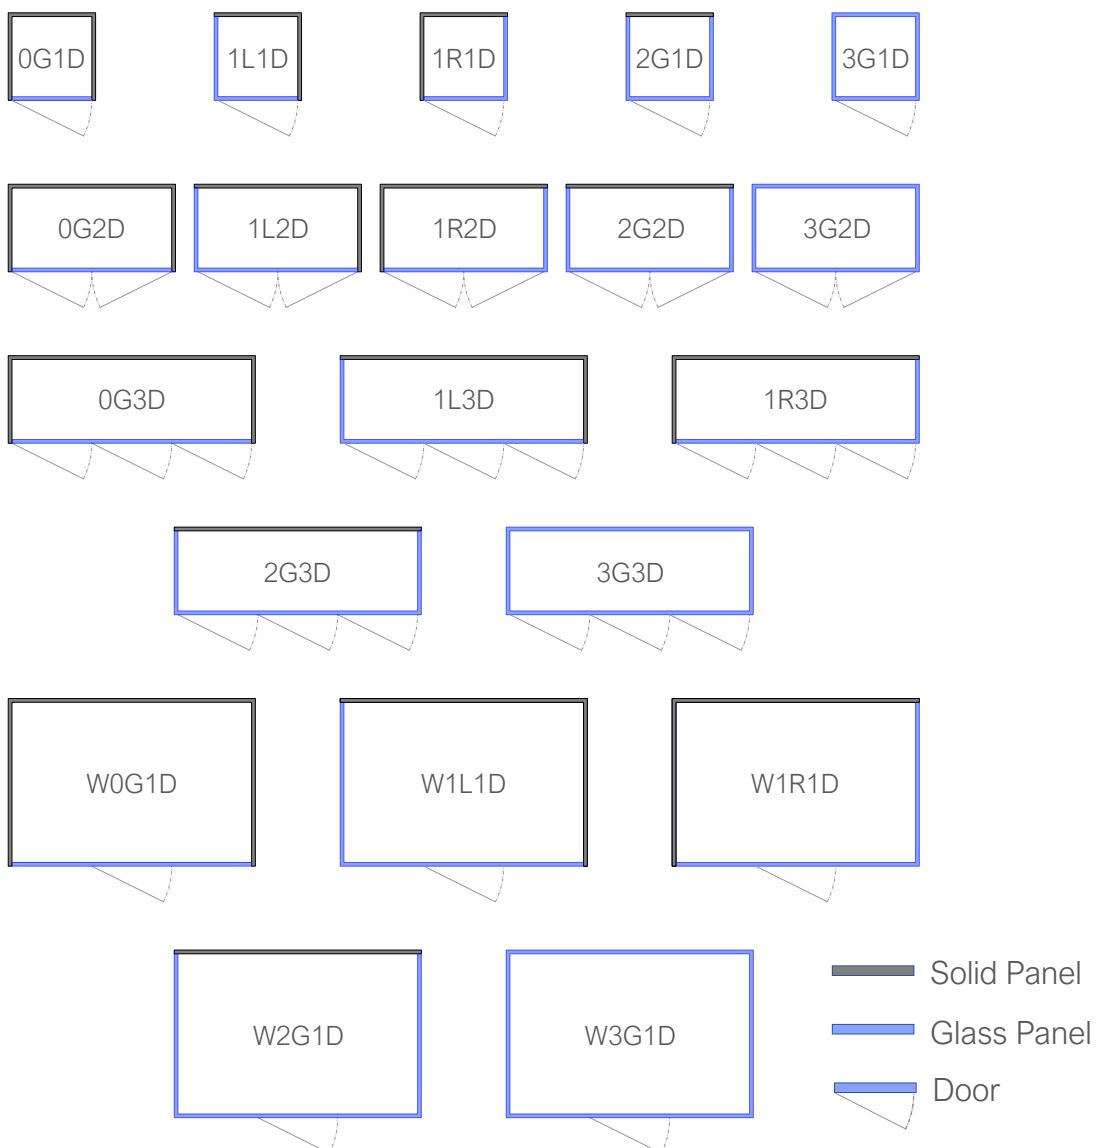

Excellent thermal insulation, ultimate air-tightness

Heated profiles avoiding condensation even in humid regions

Blocks harmful effects of light

Narrow frames maximizing transparency

Self-contained cooling unit without remote condenser eliminates refrigerant piping and drain connection

Fully customizable and configurable

Comes with many optional add-ons

DIY friendly, easy installation

Endless Configurations

VITRUS offers great design flexibility thanks to its endless configuration possibilities. The enclosure can have glazing on one, two, three or all four sides. It can be built-in or free-standing with single, double or triple door. It goes without saying that the dimensions are also customizable according to your need.

Various Racking Systems

Wine Peg
Label Forward

Wine Peg
Cork Forward

Inclined Shelf

Drawer Unit

Post System

Acrylic Rack

Great Selection of Finishes

Glass Border

Black

White

Any RAL color

Metal Frames

Black

White

Any RAL color